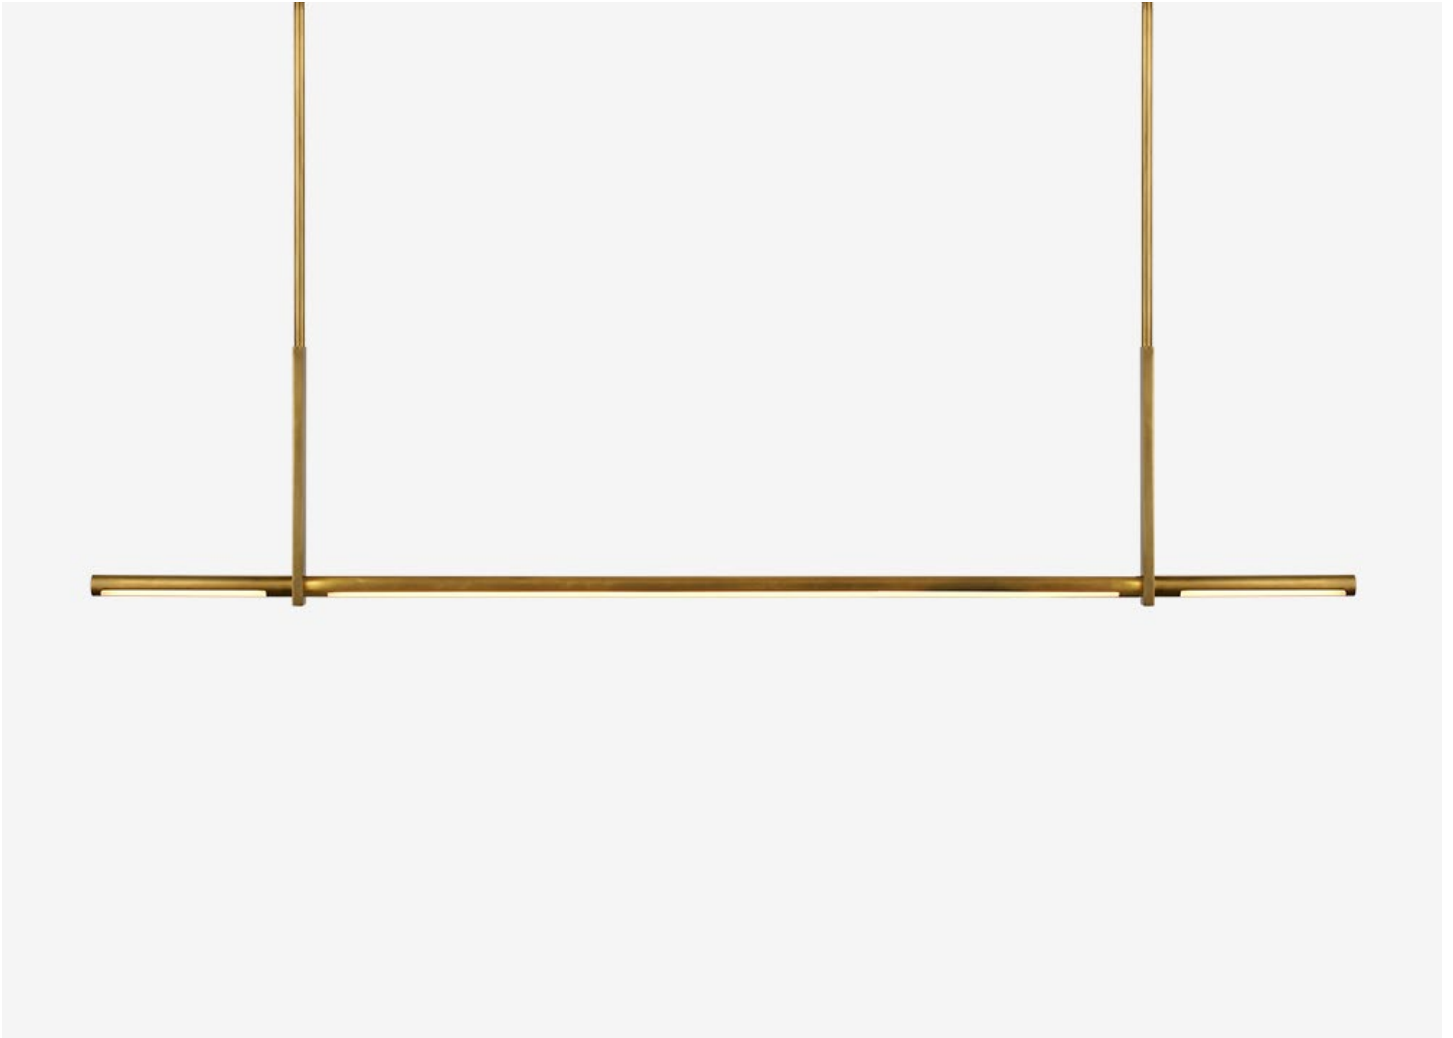

KELLY WEARSTLER

AXIS LARGE LINEAR PENDANT

KW5730-AB

MATERIALS SHOWN

ANTIQUE-BURNISHED BRASS

AVAILABLE IN

ANTIQUE-BURNISHED BRASS

BRONZE

PEWTER

DIMENSIONS

O/A HEIGHT: 46.25"

FIXTURE HEIGHT: 12"

MIN. CUSTOM HEIGHT: 18.25"

WIDTH: 59.5" X 1.75"

CANOPY: 4.5" X 44.25" RECTANGLE

SOCKET

DEDICATED LED

WATTAGE

45W (3600LM)

KELLY WEARSTLER

AXIS LARGE LINEAR PENDANT

KW5730-BZ

MATERIALS SHOWN

BRONZE

WIDTH: 59.5" X 1.75"

CANOPY: 4.5" X 44.25" RECTANGLE

SOCKET

DEDICATED LED

WATTAGE

45W (3600LM)

KELLY WEARSTLER

AXIS LARGE LINEAR PENDANT