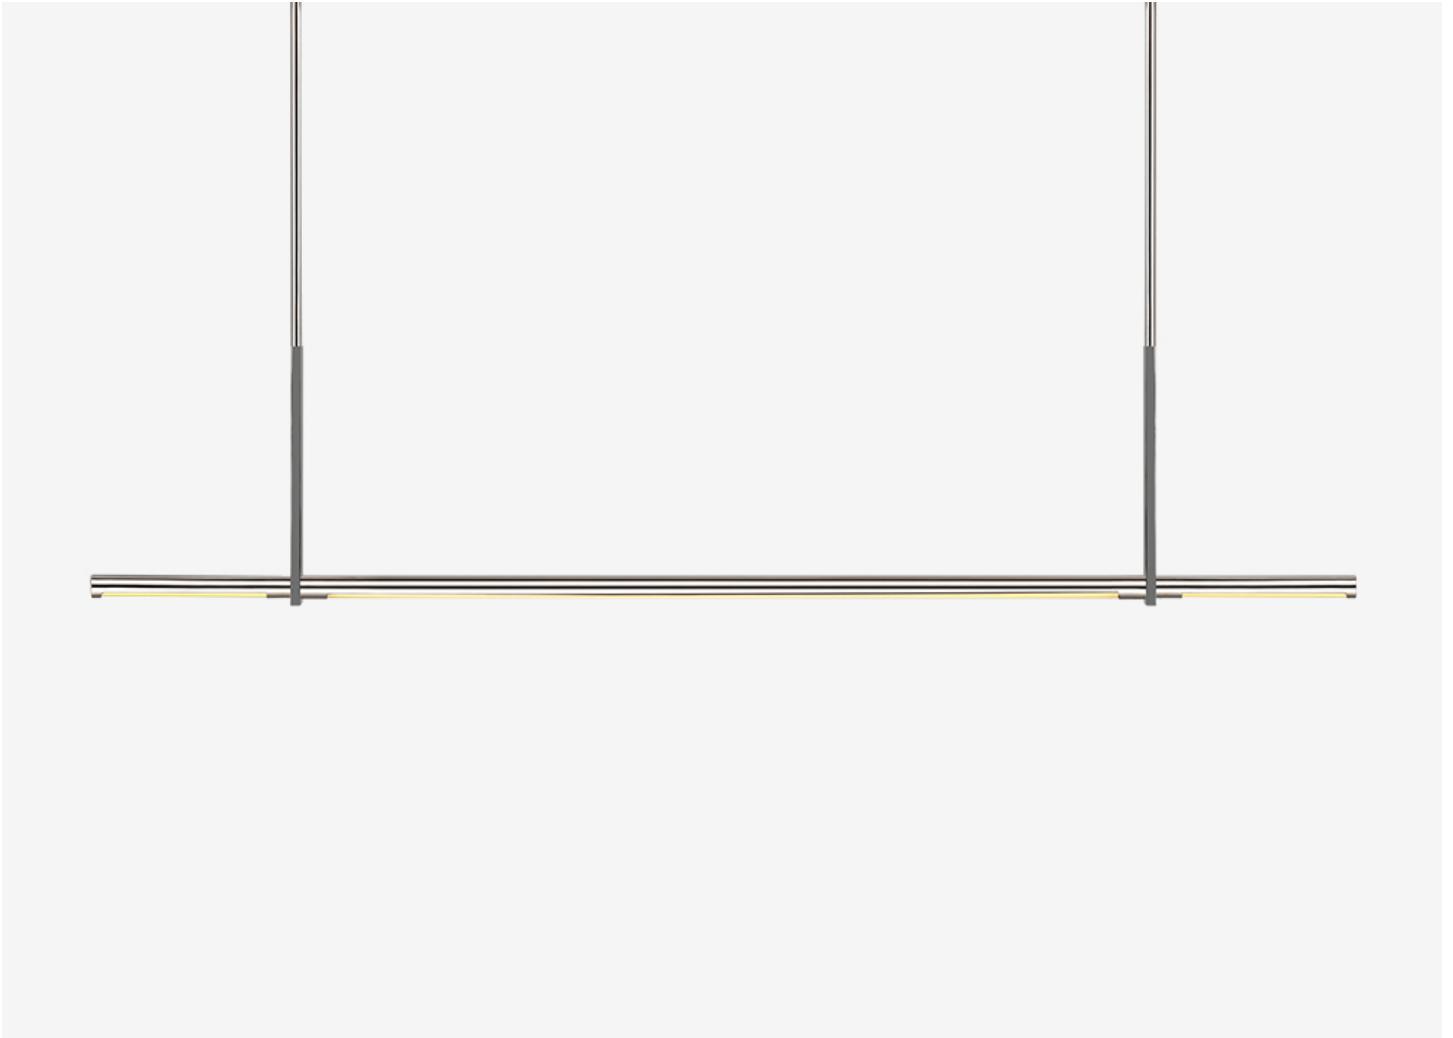

KELLY WEARSTLER

AXIS LARGE LINEAR PENDANT

KW5730-AB

MATERIALS SHOWN

ANTIQUE-BURNISHED BRASS

AVAILABLE IN

ANTIQUE-BURNISHED BRASS

BRONZE

DEDICATED LED

WATTAGE

45W (3600LM)

KELLY WEARSTLER

AXIS LARGE LINEAR PENDANT

KW5730-BZ

MATERIALS SHOWN

BRONZE

AVAILABLE IN

ANTIQUE-BURNISHED BRASS

BRONZE

PEWTER

DIMENSIONS

O/A HEIGHT: 46.25"

FIXTURE HEIGHT: 12"

MIN. CUSTOM HEIGHT: 18.25"

WIDTH: 59.5" X 1.75"

CANOPY: 4.5" X 44.25" RECTANGLE

SOCKET

DEDICATED LED

WATTAGE

45W (3600LM)

KELLY WEARSTLER

AXIS LARGE LINEAR PENDANT